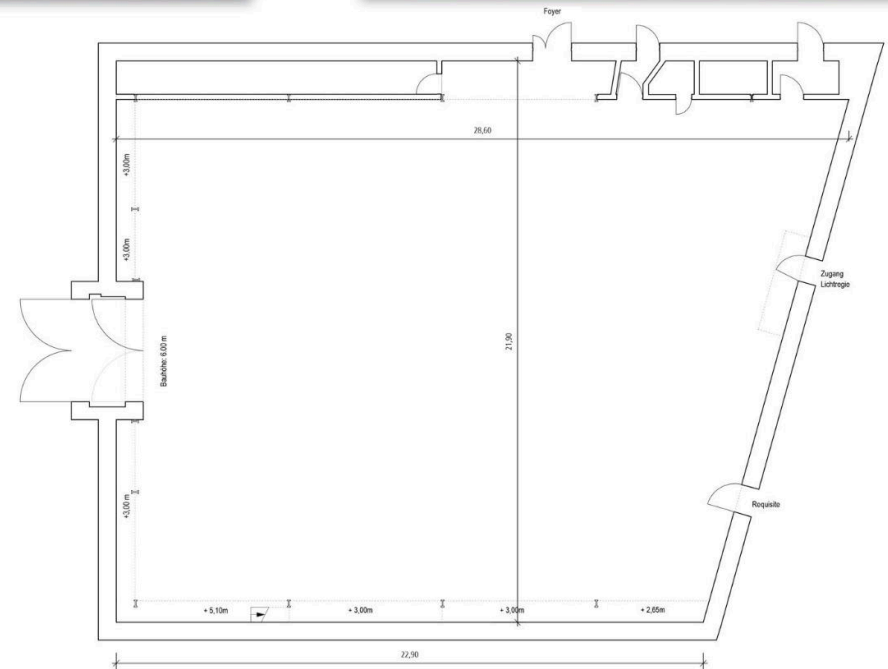

FACTS

area 580 sqm
size 28,5 m x 22,0 m

green screen 150 sqm
size 8m (depth) x 18m (width) x 6,5m (height)

comprised:

4 production rooms: mask, fitting room, production office, kitchen
light equipment
rigging system

additional with:
hydraulic ramp

GREEN SCREEN 3

Technical Facts:

Area: 580 sqm

Size: 28.5m x 22.0m

Green Screen: 150 sqm

Size: 8m (depth) x 18m (width) x 6.5m (height)

4 Production Rooms: Mask, Fitting
Room, Production Office, Prop
Room
Kitchen