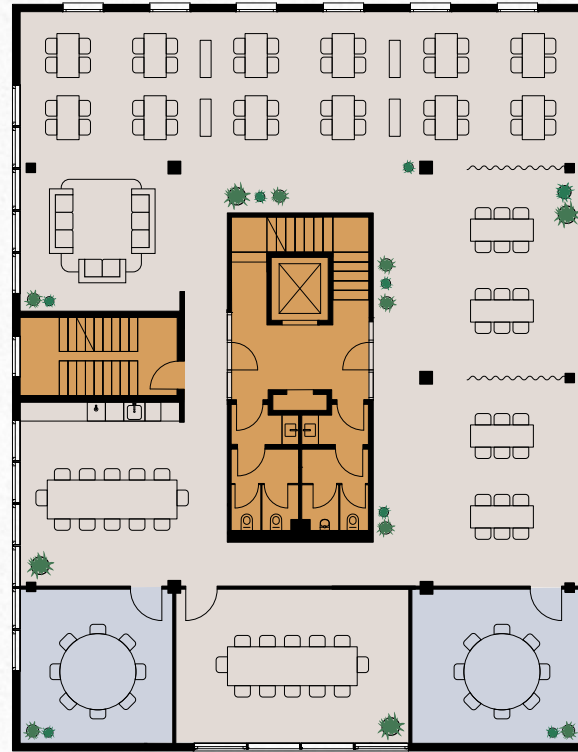

Pavilion	99 sq m
Fourth floor	357 sq m
Third floor	357 sq m
Second floor	357 sq m
First floor	357 sq m
Ground floor	221 sq m
Total	1,747 sq m

A variety of flexible workspaces to collaborate and engage.

Ground floor 221 sq m

First floor 357 sq m

Second floor 357 sq m

- Workspace
- Meeting rooms
- Cafe / co-working
- Common parts

Layouts in the floorplans are proposals.

Indicative only. Not to scale.

Third floor 357 sq m

Fourth floor 357 sq m

Pavilion 99 sq m

Workspace Meeting rooms Common parts

Layouts in the floorplans are proposals.

Indicative only. Not to scale.

ROOFTOP ACCESS

REST AREA

BINOCULAR TO THE TEMPELHOF