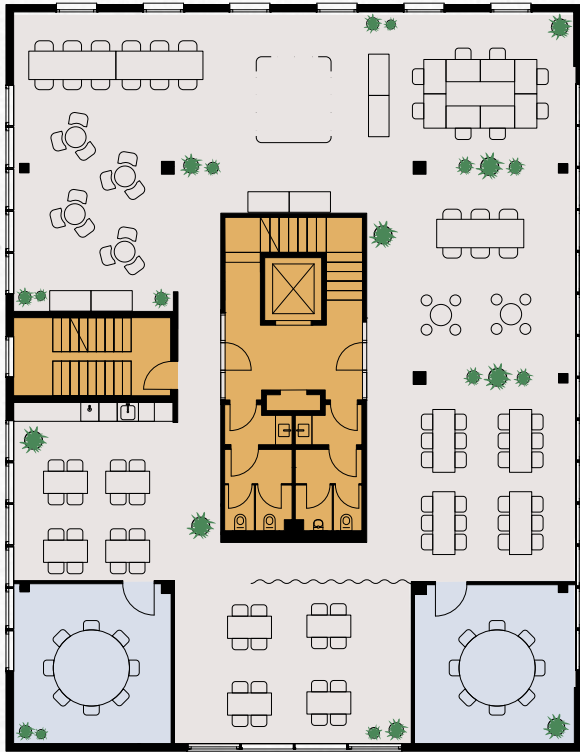

Pavilion	99 sq m
Fourth floor	357 sq m
Third floor	357 sq m
Second floor	357 sq m
First floor	357 sq m
Ground floor	221 sq m
Total	1,747 sq m

A variety of flexible workspaces to collaborate and engage.

Ground floor 221 sq m

First floor 357 sq m

Second floor 357 sq m

- Workspace
- Meeting rooms
- Cafe / co-working
- Common parts

Layouts in the floorplans are proposals.

Indicative only. Not to scale.

Third floor 357 sq m

Fourth floor 357 sq m

Pavilion 99 sq m

Workspace Meeting rooms Common parts

Layouts in the floorplans are proposals.

Indicative only. Not to scale.

ROOFTOP ACCESS

REST AREA

BINOCULAR TO THE TEMPELHOF