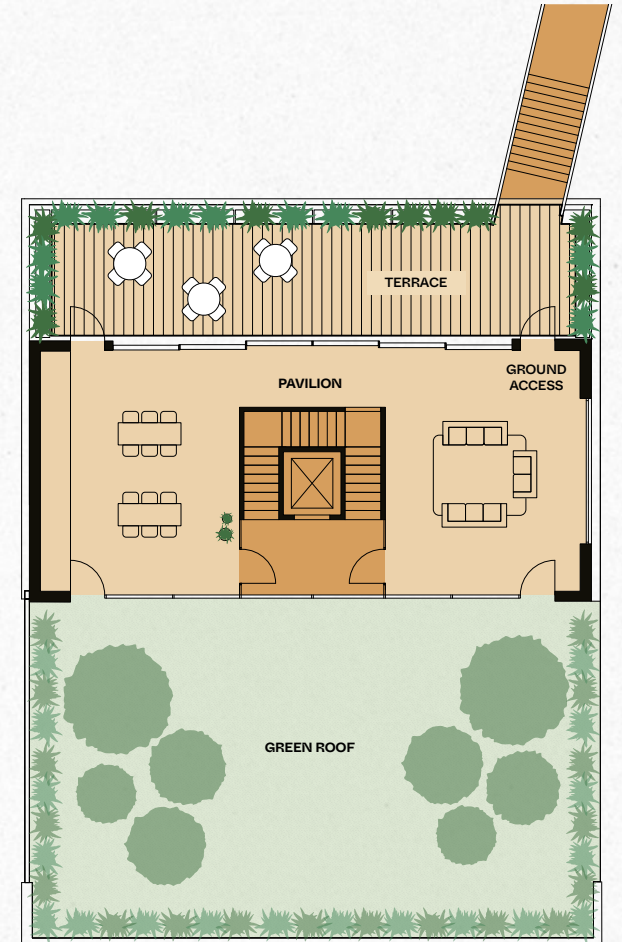

Floor to ceiling
2.83m–3.48m

Cycle storage

Cafe and reception

Openable windows
& access to fresh air

Low temperature
underfloor heating

1GB fibre ready

Extensive
natural daylight

Green cleaning
services

Pavilion	99 sq m
Fourth floor	357 sq m
Third floor	357 sq m
Second floor	357 sq m
First floor	357 sq m
Ground floor	221 sq m
Total	1,747 sq m

A variety of flexible workspaces to collaborate and engage.

Ground floor 221 sq m

First floor 357 sq m

Second floor 357 sq m

- Workspace
- Meeting rooms
- Cafe / co-working
- Common parts

Layouts in the floorplans are proposals.

Indicative only. Not to scale.

Third floor 357 sq m

Fourth floor 357 sq m

Pavilion 99 sq m

Workspace Meeting rooms Common parts

Layouts in the floorplans are proposals.

Indicative only. Not to scale.

ROOFTOP ACCESS

REST AREA

BINOCULAR TO THE TEMPELHOF