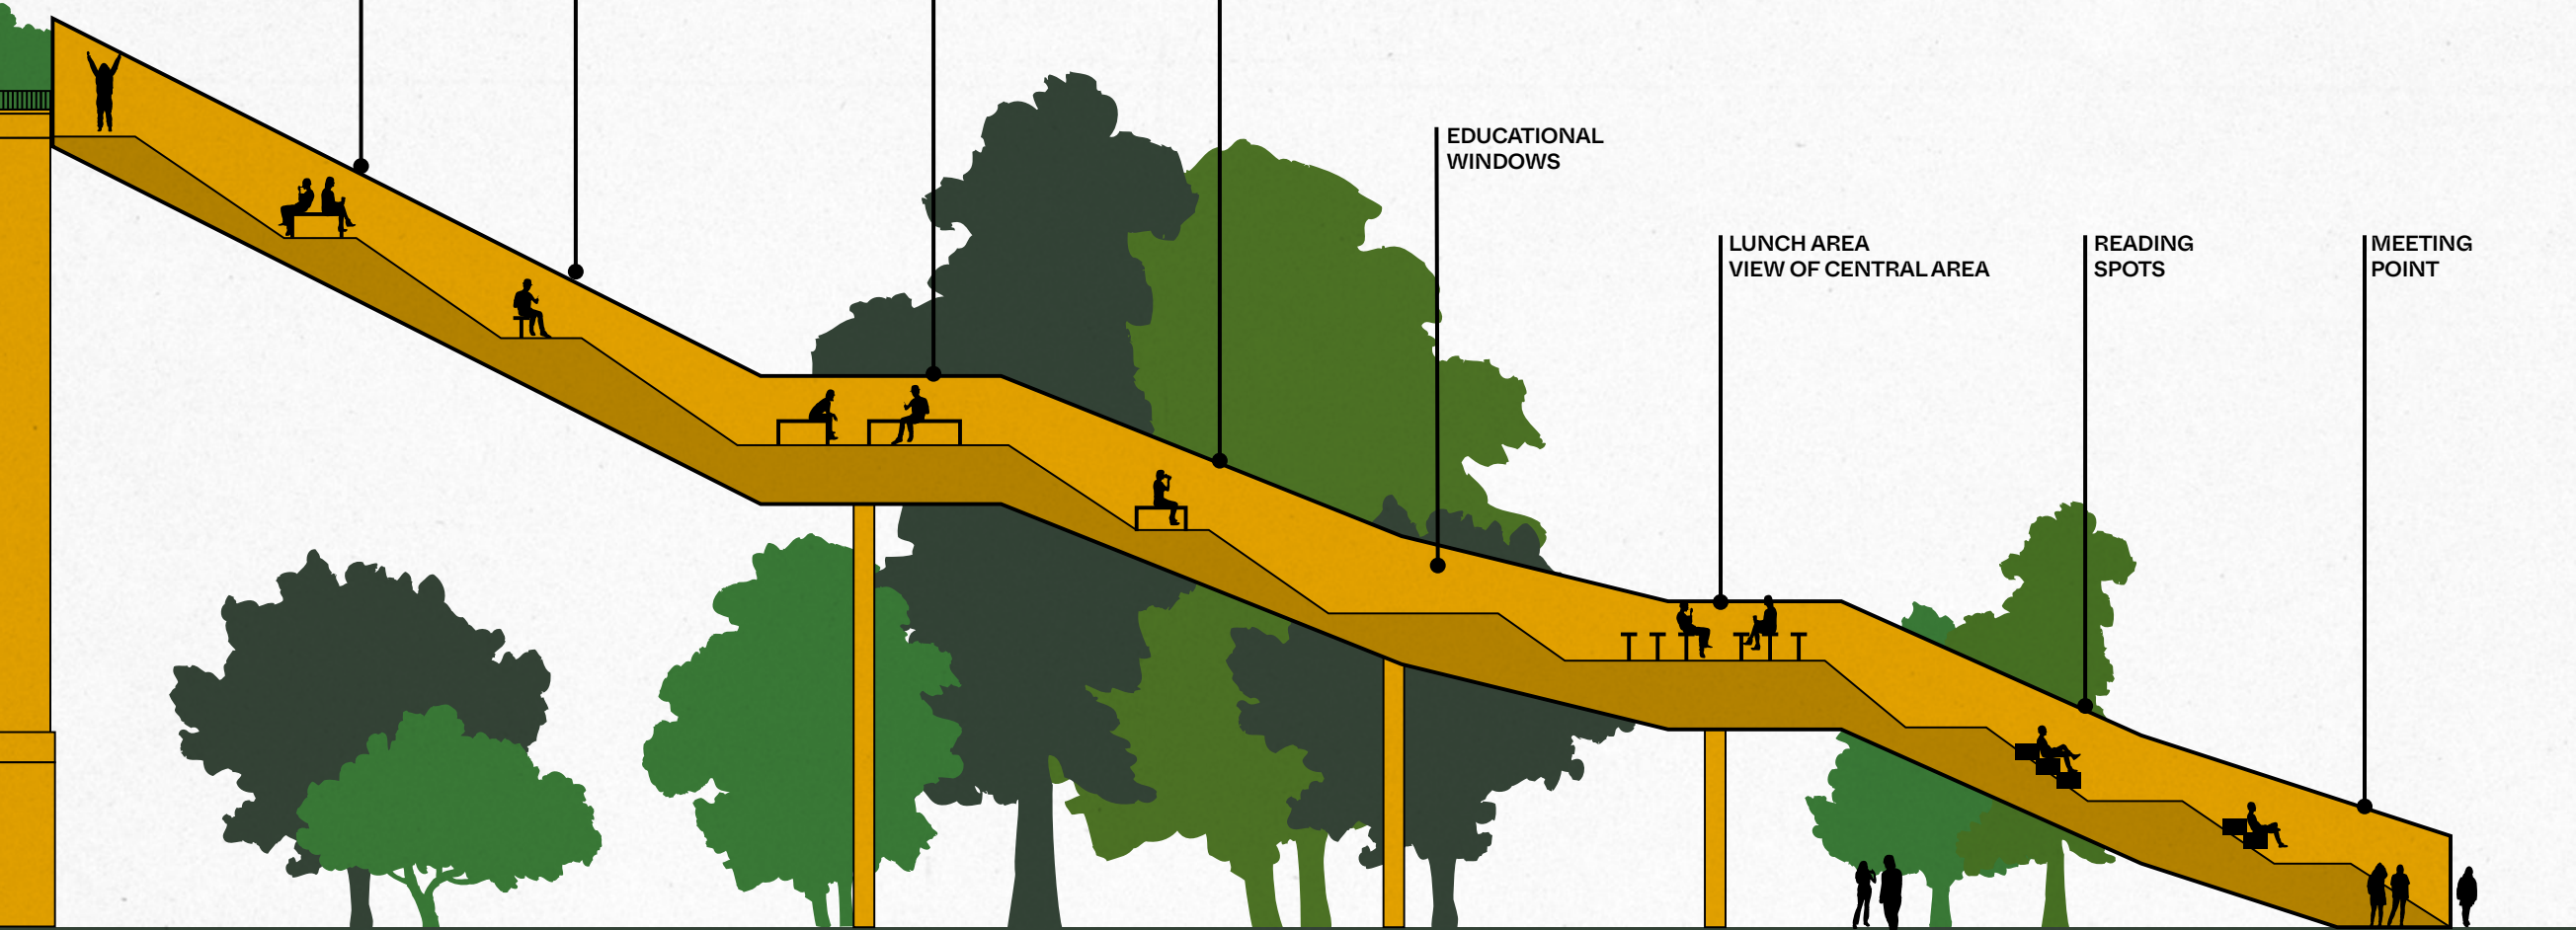

LIVING AREA PANORAMA POINT

BIRD WATCHING

EDUCATIONAL WINDOWS

LUNCH AREA VIEW OF CENTRAL AREA

READING SPOTS

MEETING POINT

Our urban stair-scape can host all types of activities, connecting the Pavilion to the campus gardens.

More than a staircase.

1,747 sq m of beautifully adaptable workspace at Atelier Gardens in Berlin.

Award winning concept

ATELIER GARDENS
IS THE MIPIM AWARDS WINNER 2023
IN THE CATEGORY:
»BEST URBAN REGENERATION PROJECT«