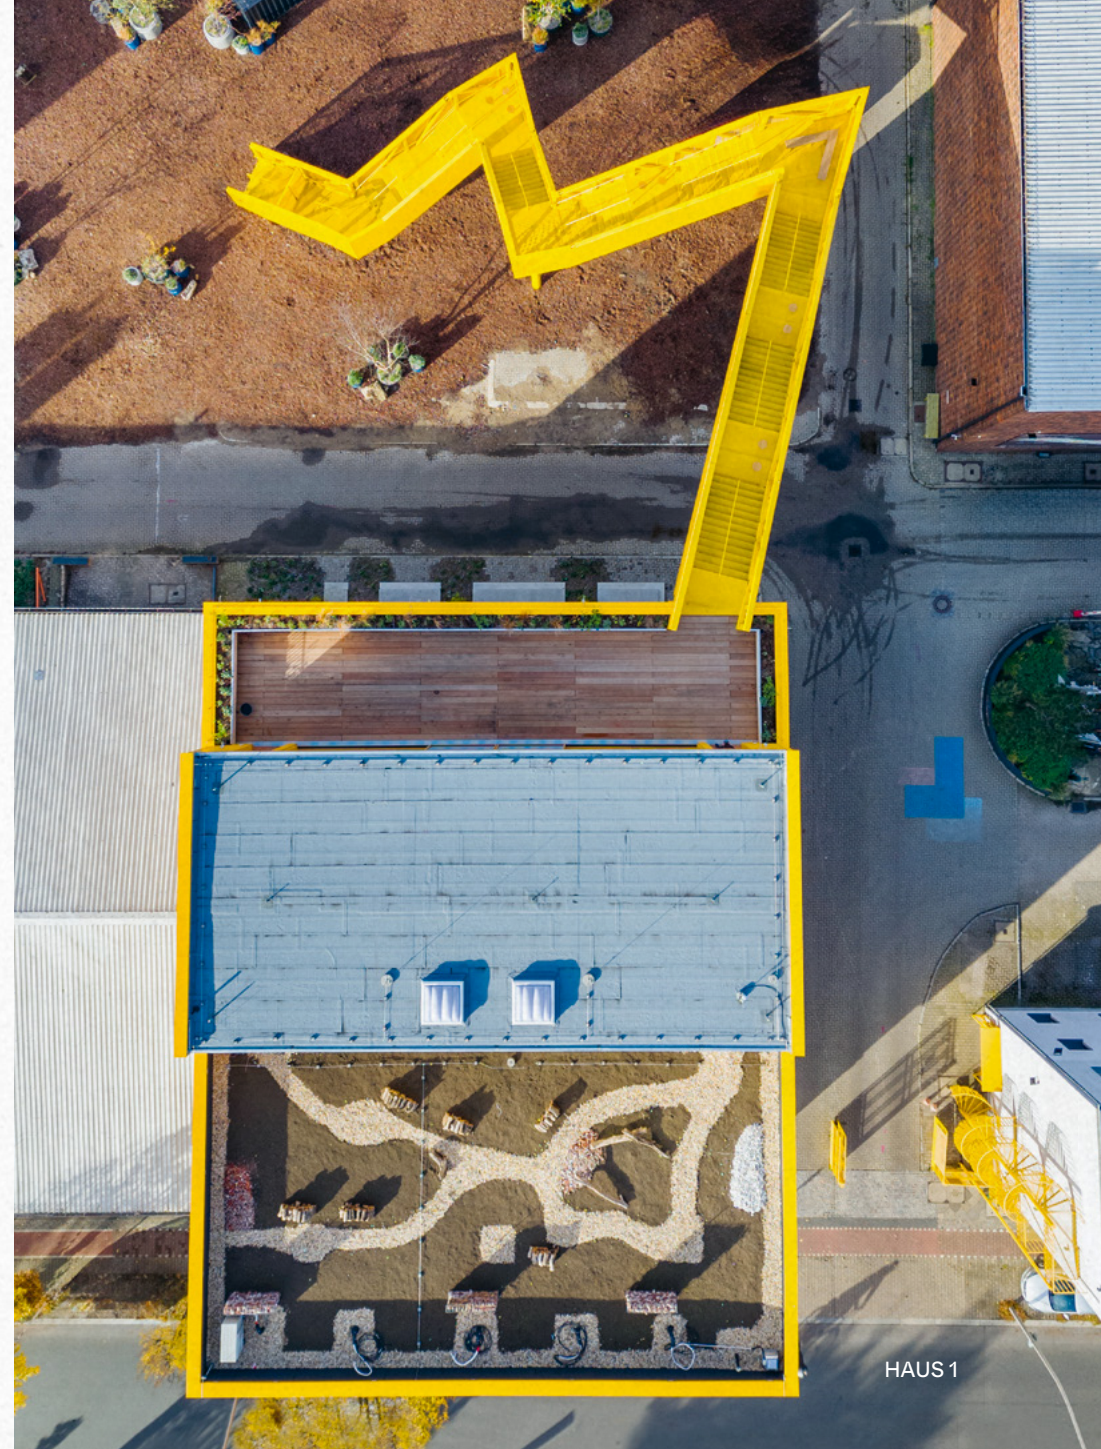

More than a staircase.

1,747 sq m of beautifully adaptable workspace at Atelier Gardens in Berlin.

Award winning concept

ATELIER GARDENS
IS THE MIPIM AWARDS WINNER 2023
IN THE CATEGORY:
»BEST URBAN REGENERATION PROJECT«