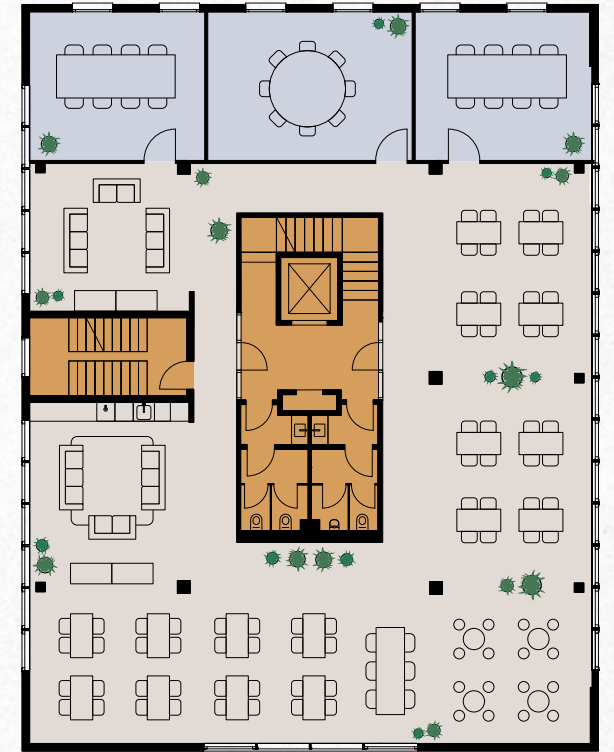

First and Third floors are available as a whole to a single occupier, or on a floor-by-floor basis.

The Pavilion, cafe and meeting rooms offer flexible amenity spaces to the building and are available to book upon request.

Pavilion	99 sq m
Fourth floor	357 sq m
Third floor	357 sq m
Second floor	357 sq m
First floor	357 sq m
Ground floor	221 sq m
Total	1,747 sq m

A variety of flexible workspaces to collaborate and engage.

Ground floor 221 sq m

First floor 357 sq m

Second floor 357 sq m

- Workspace
- Meeting rooms
- Cafe / co-working
- Common parts

Layouts in the floorplans are proposals.

Indicative only. Not to scale.

Third floor 357 sq m

Fourth floor 357 sq m

Pavilion 99 sq m

Workspace Meeting rooms Common parts

Layouts in the floorplans are proposals.

Indicative only. Not to scale.

ROOFTOP ACCESS

REST AREA

BINOCULAR TO THE TEMPELHOF