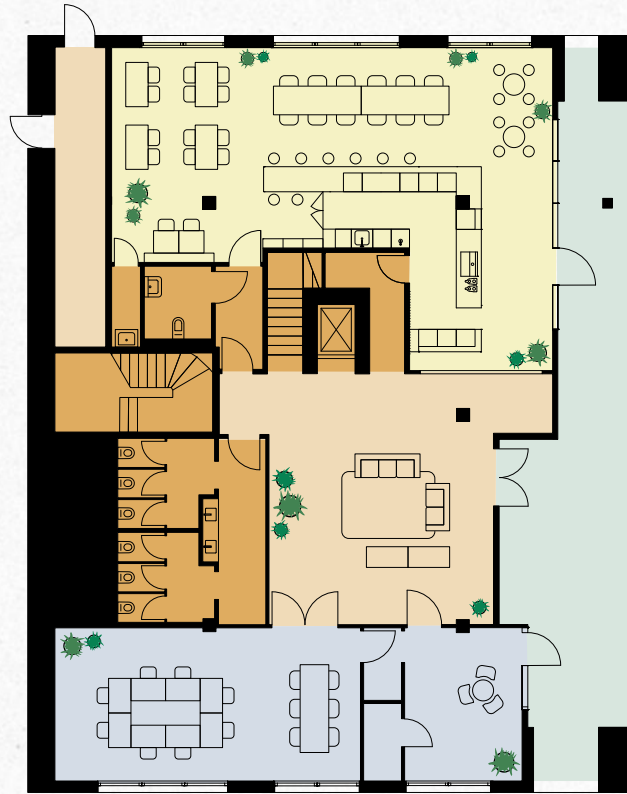

A variety of flexible workspaces to collaborate and engage.

Ground floor 221 sq m