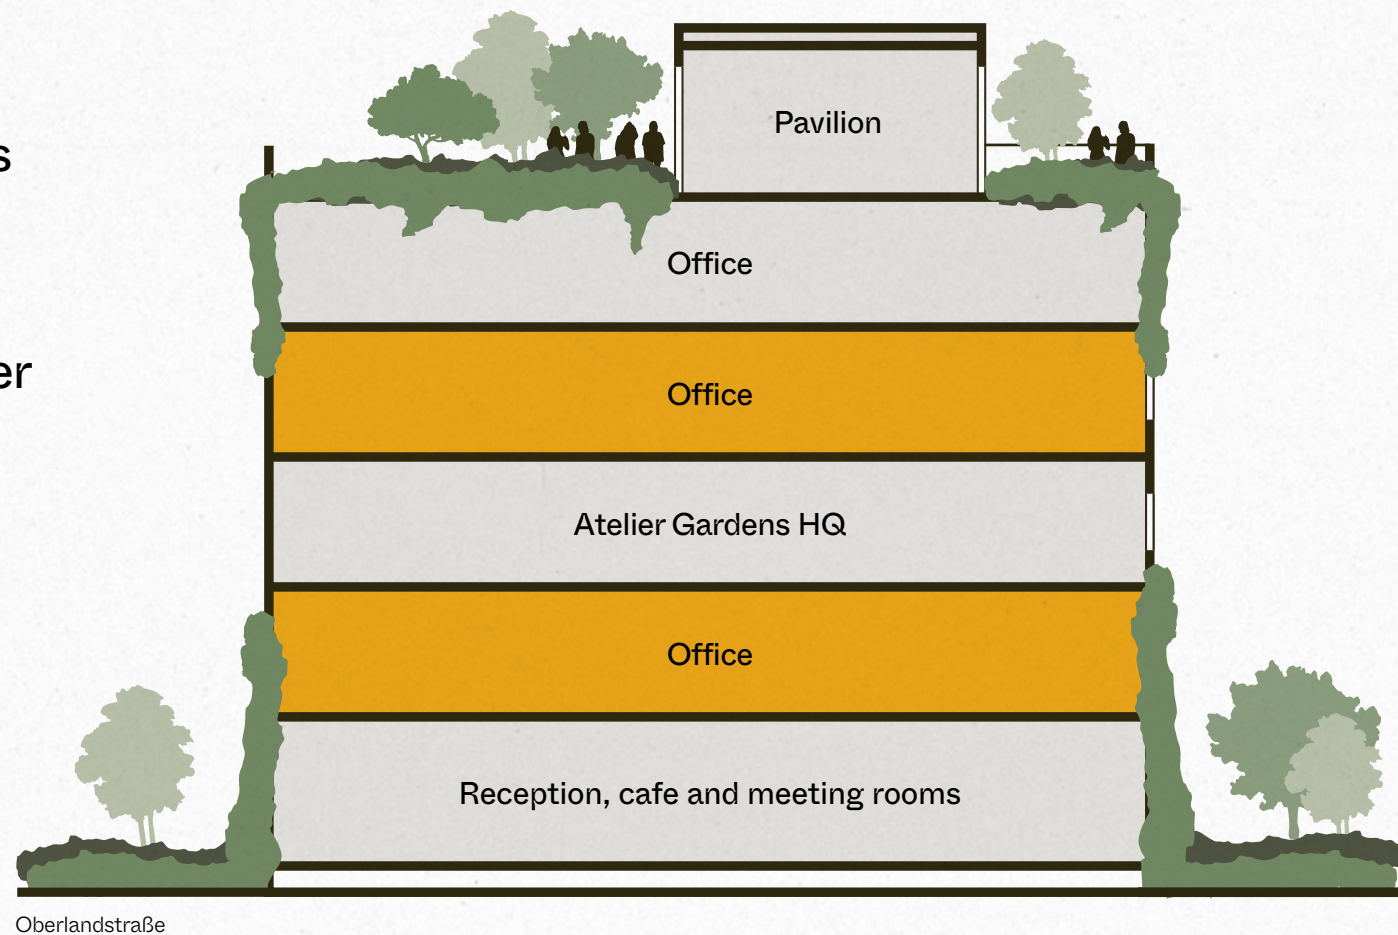

Floor to ceiling
2.83m–3.48m

Cycle storage

Cafe and reception

Openable windows
& access to fresh air

Low temperature
underfloor heating

1GB fibre ready

Extensive
natural daylight

Green cleaning
services

Sustainable finishes

Rooftop terrace
& pavilion

Powered by
green energy

HAUS 1 – CAFE

Discover Haus 1

Designed by architects MVRDV, Haus 1 has been conscientiously restored to form the latest part of the Atelier Gardens campus.

First and Third floors are available as a whole to a single occupier, or on a floor-by-floor basis.

The Pavilion, cafe and meeting rooms offer flexible amenity spaces to the building and are available to book upon request.

Pavilion	99 sq m
Fourth floor	357 sq m
Third floor	357 sq m
Second floor	357 sq m
First floor	357 sq m
Ground floor	221 sq m
Total	1,747 sq m

A variety of flexible workspaces to collaborate and engage.